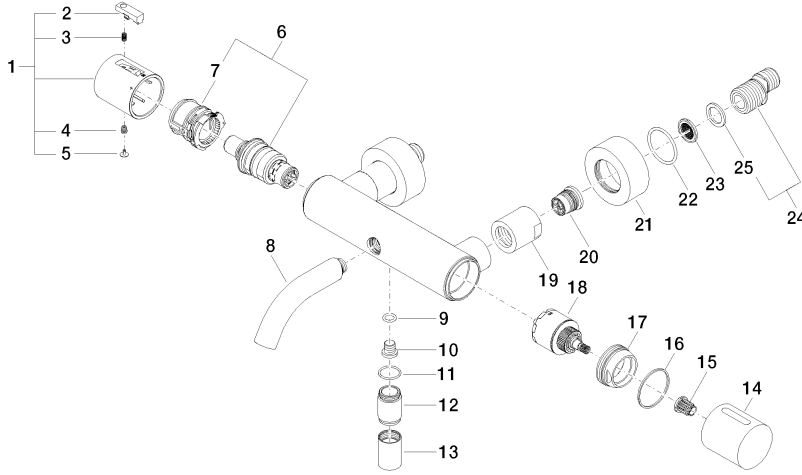

34 201 979

- 210mm projection
- circular normal flow
- rotary diverter with volume control and shut-off function
- 3/8" shower outlet
- slide-on rosettes Ø 60 mm
- 1/2" connection
- gauge 150 mm - 15 mm
- max. flow 16.9 l/min at 3 bar flow pressure

34 201 979

mm [inches]

Flow rate chart

Certificates

LGA_18609.

WRAS_2201054.

Belgaqua_21-032-27_5.

34 201 979

Parts for other
finishes can be found
here: Brushed
Platinum

34 201 979

Spare parts list

No.	Item Number	Name	Quantity used	Delivery time
1	90 17 33 004 00-00	handle	1	10
2	90 21 33 011 00-13	handle	1	2
3	90 16 02 027 00 90	spring	1	2
4	90 30 30 136 00 90	screw	1	2
5	90 31 20 049 00-00	plug	1	10
6	90 15 02 070 00 90	cartridge	1	2
7	90 30 40 010 00 90	regulator	1	2
8	90 11 06 214 00-00	spout	1	10
9	09 14 10 139 90	seal	1	2
10	08 30 30 701 90	screw	1	2
11	90 14 10 032 00 90	seal	1	2
12	09 24 03 115 20-00	nipple	1	10
13	90 21 02 069 00-00	cover	1	10
14	09 20 97 020-00	handle	1	10
15	90 12 12 002 00 90	fixing cap	1	2
16	09 14 15 052 90	ring	1	2
17	09 24 04 141-00	nut	1	10
18	90 15 05 033 00 90	diverter	1	2
19	09 23 10 048-00	nut	2	10
20	90 29 05 024 00 90	nipple	2	2
21	09 27 62 004-00	rosette	2	10
22	09 14 10 119 90	seal	2	2
23	09 29 03 020 90	insert	2	2
24	04 11 04 032 00 90	connection	2	2
25	09 14 20 010 90	seal	2	2